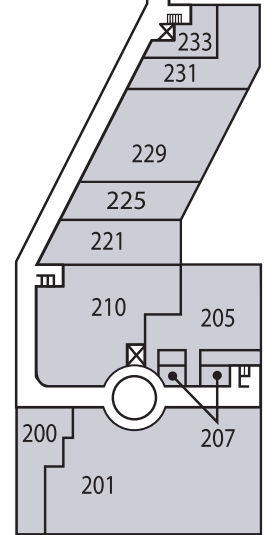

Third Floor