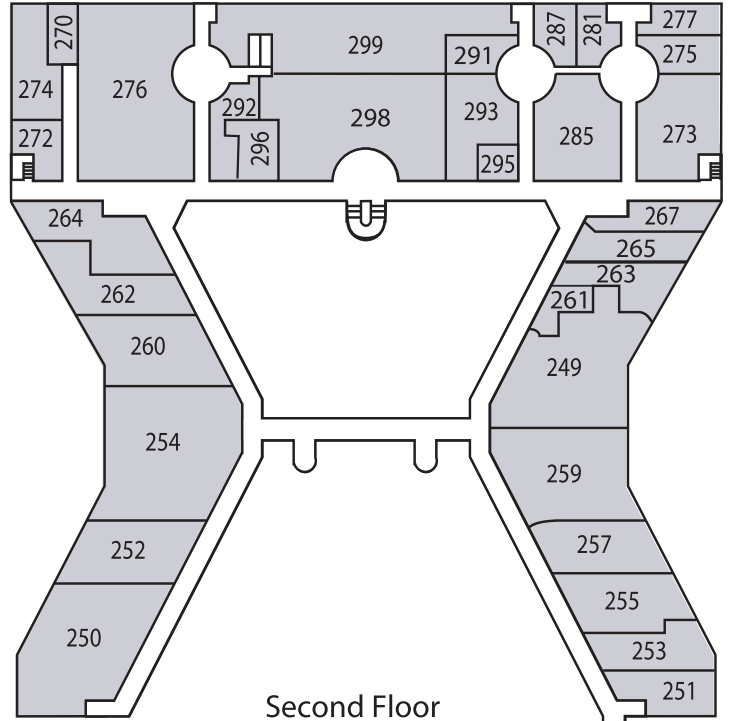

First Floor

- Chapman Design, Suite 163
- Charlotte Nail Antiques, Suite 165
- Cronan & Associates, Suite 102
- Design House, Inc, Suite 115
- Fabric House, Suite 159
- Fixtures & Fittings, Suite 171
- Johnson Simon Resources, Suite 161
- Kitchen & Bath Concepts, Suite 148
- Leisure Collections, Suite 152
- Lighting Treasures, Suite 151
- LGI Oriental Rugs, Suite 155
- Lucinda Loya Interiors, Suite 150
- Manchester Carpet, Suite 100
- MCA Systems, Suite 106
- MDI Resources, Suite 107
- Memorial Antiques & Interiors, Suites 164, 166
- RR Home, Suite 153
- Renaissance Windows & Doors, Suite 158
- Scene One Interiors, Suite 109
- Studio 7026, Suite 160
- Teri Pugh Studio, Suite 156
- Thorntree Slate & Marble, Suite 167
- Vanguard Environments, Suite 103

Second Floor

- Alkusari Stone, Suite 229
- ASID TGCC, Suite 285
- Carla Valencia Design, Suite 272
- Corbin Young Design, Suite 261
- Dream Theaters, Suite 264
- Emily June Designs, Suite 295
- Iraj Taghi Custom Homes, Suite 263
- James Craig Furnishings, Suite 298
- K. Kramer & Associates, Suite 251, 253
- KSM Resources, Suite 252
- Nancy Rae Interiors, Suite 296
- Mirabella Doors, Suite 292
- Munson Kennedy Partnership, Suite 257
- Osborne Cabinets & Millwork, Suite 293
- Patterson Carpeting & Interiors, Suite 277
- Silsby Nunes Group, Suite 262
- Sue Gorman Associates, Suite 260
- Titan Homes, Suite 231
- Wisdom/Frost Interiors, Suite 265

Third Floor

- Cassandra Brand Interiors, Suite 340
- Durango Doors, Suite 300
- Winfrey Design & Build, Suite 309