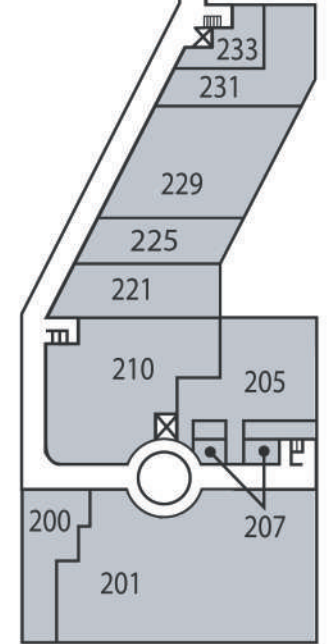

Third Floor