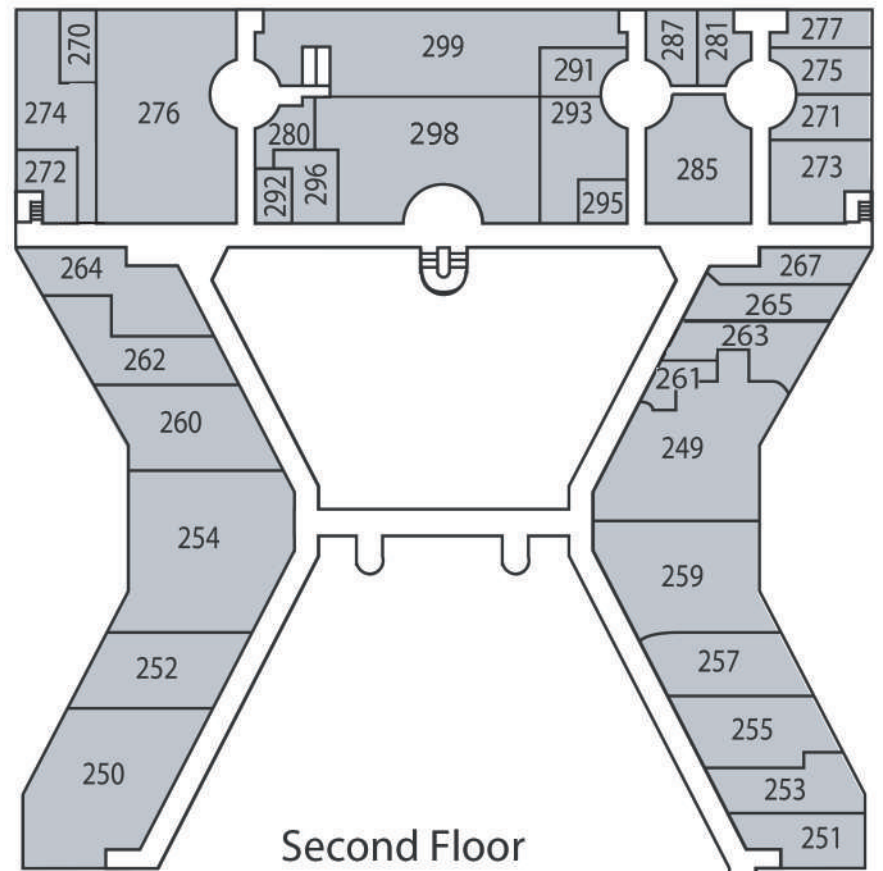

First Floor

- Bunch & Shoemaker, Suite 152
- Chapman Design, Suite 163
- Charlotte Nail Antiques, Suite 165
- Cronan & Associates, Suite 102
- Design House, Inc, Suite 115
- Fabric House, Suite 159
- Fixtures & Fittings, Suite 171
- InterfaceFlor, Suite 101
- Johnson Simon Resources, Suite 161
- Kitchen & Bath Concepts, Suite 148
- Leisure Collections, Suite 154
- Lighting Treasures, Suite 151
- LGI Oriental Rugs, Suite 155
- Lucinda Loya Interiors, Suite 150
- Manchester Carpet, Suite 100
- MCA Systems, Suite 106
- MDI Resources, Suite 107
- Memorial Antiques & Interiors, Suites 164,166
- Off White, Suite 153
- Postmodern Traditions & Pride of Persia Rug Company, Suite 170
- Renaissance Windows & Doors, Suite 158
- Scene One Interiors, Suite 109
- Teri Pugh Studio, Suite 156
- The Houston Showroom, Suite 160
- Thorntree Slate & Marble, Suite 167
- Vanguard Environments, Suite 103

Second Floor

- Alkusari Stone, Suite 229
- Anything But Plain, Suites 295, 277
- ASID TGCC, Suite 285
- Carlin/White Associates, Suite 272
- Corbin Young Designm Suite 261
- Dauphin Sales, Suite 273
- Dream Theaters, Suite 264
- Iraj Taghi Custom Homes, Suite 263
- James Craig Furnishings, Suite 298
- K. Kramer & Associates, Suites 251, 253
- Nancy Rae Interiors, Suite 296
- Mirabella Doors, Suite 271
- Munson Kennedy Partnership, Suite 257
- Osborne Cabinets & Millwork, Suite 293
- Patterson Carpeting & Interiors, Suite 292
- Silsby Nunes Group, Suite 262
- Titan Homes, Suite 231
- Wisdom/Frost Interiors, Suite 265