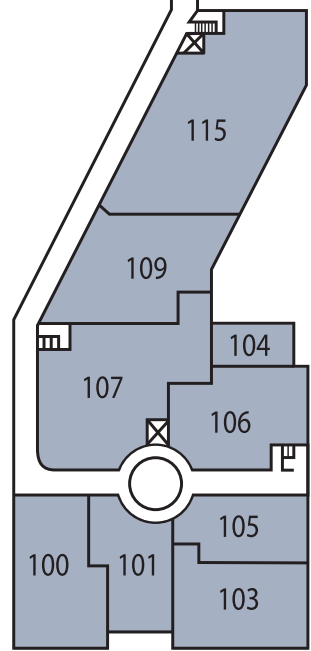

First Floor

- Bunch & Shoemaker, Suite 152
- Chapman Design, Suite 163
- Charlotte Nail Antiques, Suite 165
- Cronan & Associates, Suite 102
- Design House, Inc, Suite 115
- Fabric House, Suite 159
- Fixtures & Fittings, Suite 171
- InterfaceFlor, Suite 101
- Johnson Simon, Resources, Suite 161
- Kitchen & Bath Concepts, Suite 148
- Leisure Collections, Suite 154
- Lighting Treasures, Suite 151
- LGI Oriental Rugs, Suite 155
- Lucinda Loya Interiors, Suite 162
- Manchester Carpet, Suite 100
- MCA Systems, Suite 106
- MDI Resources, Suite 107
- Off White, Suite 153
- Postmodern Traditions, Suite 170
- Pride of Persia Rug Company, Suite 164
- Renaissance Windows & Doors, Suite 158
- Scalamandr , Suite 103
- Scene One Interiors, Suite 109
- Shezan Oriental Rugs, Suite 150
- Teri Pugh Studio, Suite 156
- The Houston Showroom, Suite 160
- Thorntree Slate & Marble, Suite 167