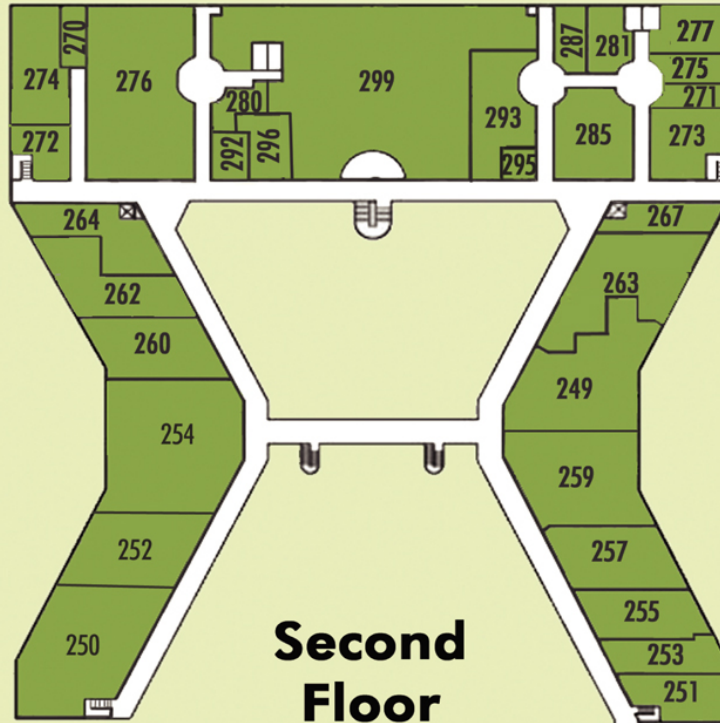

Office Directory

- Alta Commercial, Suite 207
- Bayou City Art Festivals, Suite 221
- Brand Extract, Suite 210
- Caprock Funding, Suite 233
- Colorsience, Suites 299 & 205
- Crest Energy, Suite 201
- Events of Houston, Suite 270
- Forge USA, Suites 255 & 249
- IDS, Suites 281 & 275
- Int'l Commerce Consulting, Suite 233
- K&G Capital, Suite 267
- KTBU - Mega TV, Suite 254
- Lasco Enterprises, Suite 250
- Republic State Mortgage, Suite 200
- Stanley, Frank & Rose, Suite 259
- Studios on 3, Suite 333
- Synergy Radiology, Suite 166
- System & Data Integrators, Suite 287
- Workspace Solutions, Suite 207

Third Floor

- Balfour Law Firm, Suite 340
- Cameo Caregivers, Suite 305
- DAC Realty Group, Suite 303
- Eye Candy, Suite 330
- Jalasoftware, Suite 340
- Studios on 3, Suite 333
- You Squared Media, Suite 350